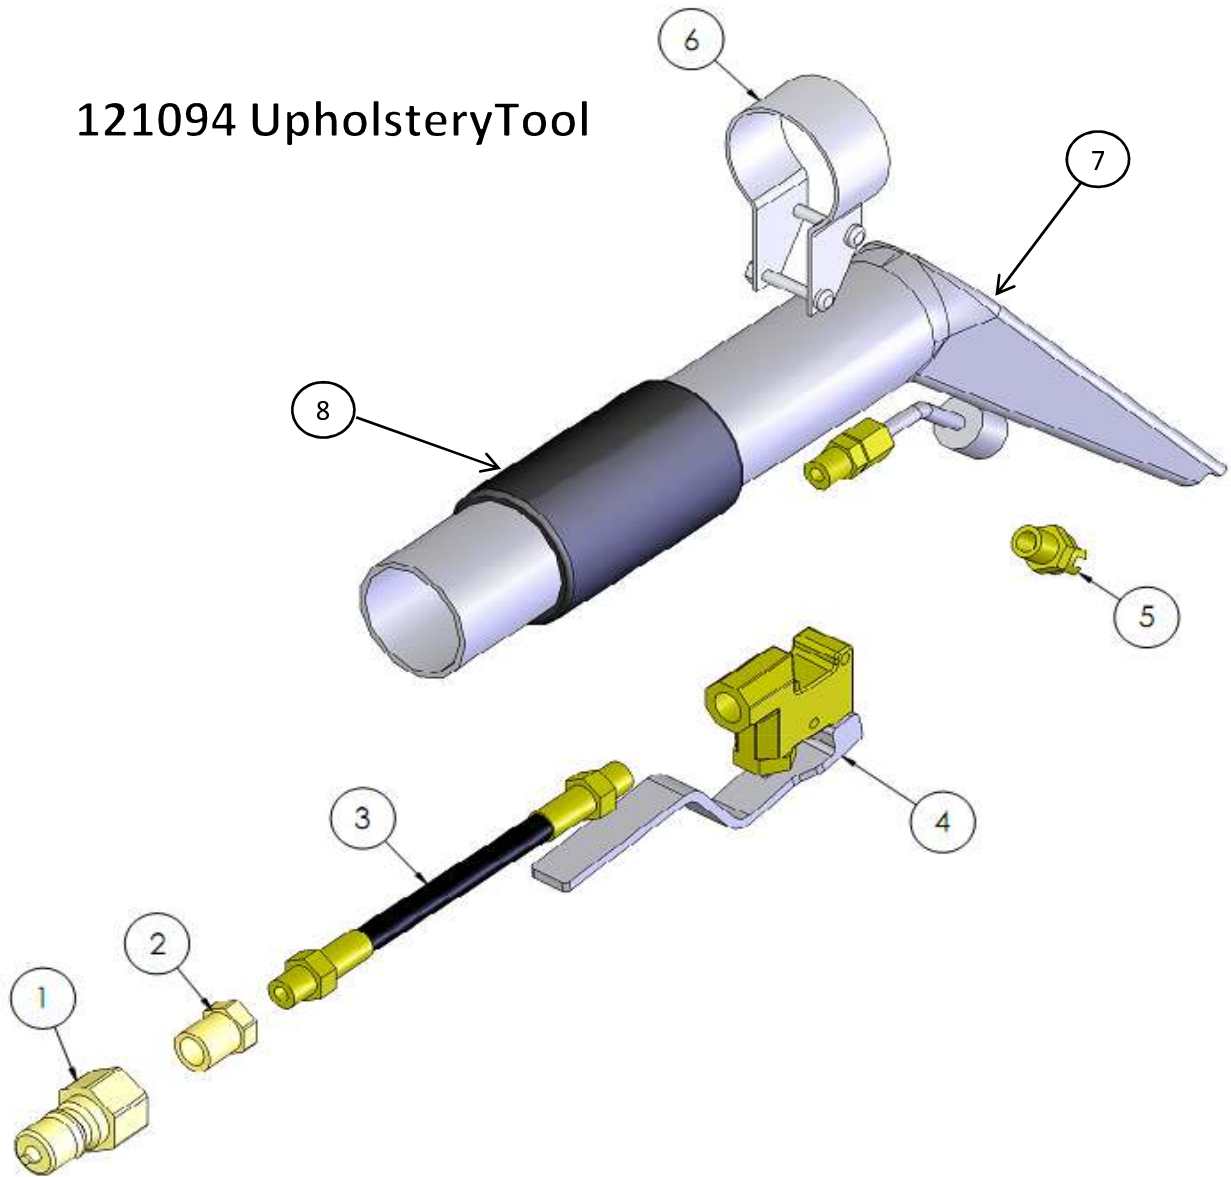

121094 UpholsteryTool

Item	Part #	Description	Qty
1	121003	Quick Connect	1
2	121242	Bushing 1/4" MPT 1/8" F	1
3	121243	Solution Hose	1
4	121244	Valve Assembly	1
5	121245	Jet, Brass 1/8, vv9502	1
6	NA	Clamp	NA
7	NA	Body	NA
8	NA	Sleeve	NA